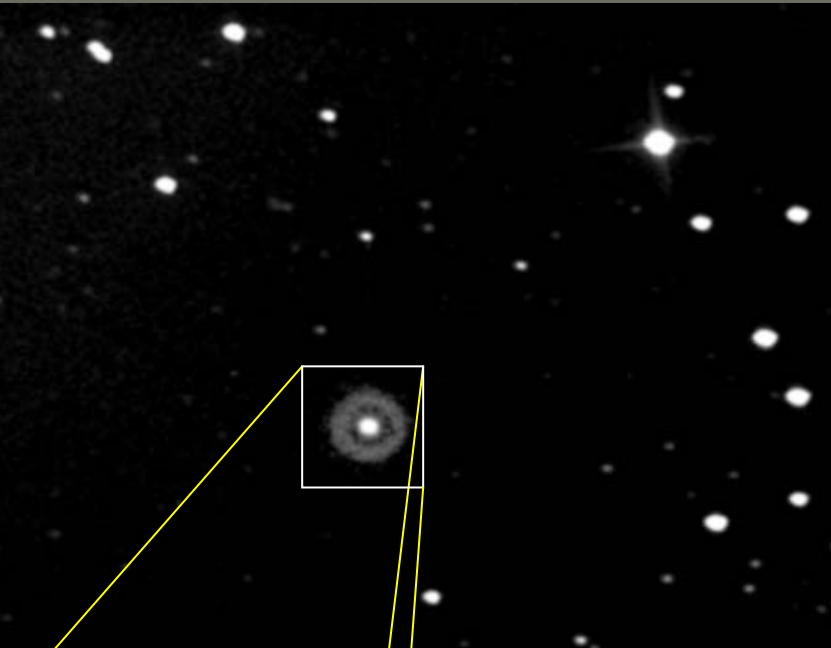

# Astroqueyras 2008 ASA M42

**Semaines 31 et 32**

A photograph of an astronomical observatory dome situated on a snowy mountain peak. The dome is white with a dark band around its base and is surrounded by snow-covered terrain. In the background, there are rugged, snow-capped mountains under a blue sky with scattered clouds. The text 'Astroqueyras 2008 ASA M42' is overlaid at the top, and 'Semaines 31 et 32' is overlaid at the bottom left.

# Les cibles

Ngc 7753

Ngc 7814

Des galaxies ....

Ngc 7479

Pgc 54559  
Objet de Hoag  
Galaxie atypique

Ngc 6445

**... des nébuleuses**

... et des nébuleuses