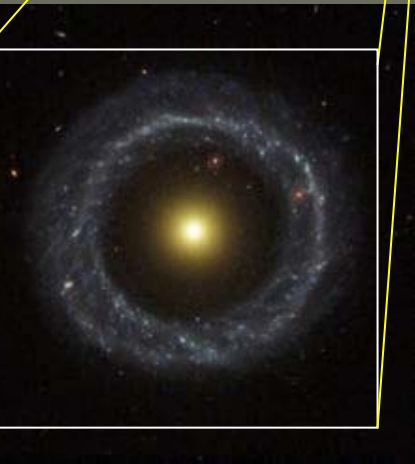

# Astroqueyras 2008 ASA M42

**Semaines 31 et 32**

A photograph of an astronomical observatory dome situated on a snowy mountain peak. The dome is white with a dark band around its base and is surrounded by snow-covered terrain. In the background, there are rugged, snow-capped mountains under a blue sky with scattered clouds. The text 'Astroqueyras 2008 ASA M42' is overlaid at the top, and 'Semaines 31 et 32' is overlaid at the bottom left.

# Les cibles

Ngc 7753

Ngc 7814

Des galaxies ....

Ngc 7479

Pgc 54559  
Objet de Hoag  
Galaxie atypique

Ngc 6445

**... des nébuleuses**

... et des nébuleuses